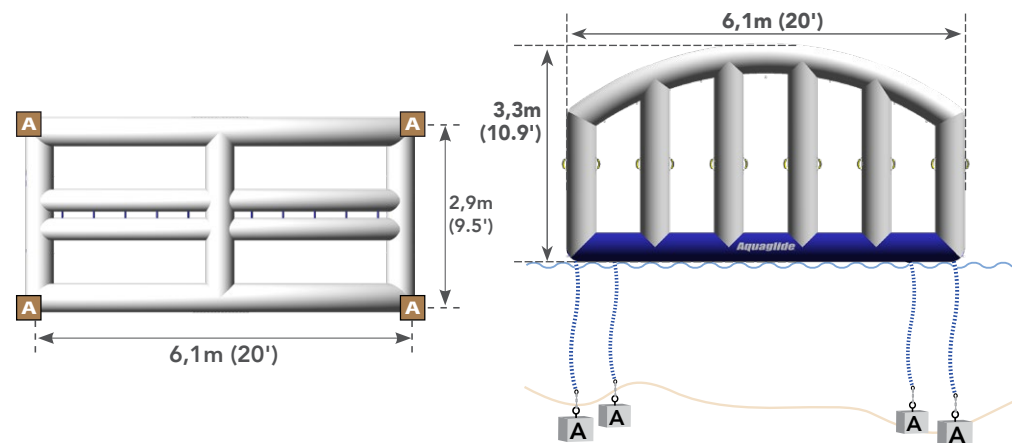

MONKEY DOME

Item Number: 585219662
SKU: 0790628042208
Dimensions: L 20' x W 10' x H 10.9'
 (L 6,1m x W 3,1m x H 3,3m)

Box Dimensions:
 L 47.2" x W 39.4" x H 27.6", 353.8 lbs. 1 pc.
 (L 120cm x W 100cm x H 70cm, 160,5 kg)

The Monkey Dome is a fun feature that challenges users to swing or climb their way across without falling. However, unlike monkey bars on land, the Monkey Dome is much more forgiving because when a user falls, they land in the water. The Monkey Dome's sides also provide a way to transfer to other Aquapark features by providing two Neptune-style structures where users hold on and balance from beam to beam as they traverse the structure. With three options to cross, the Monkey Dome can be used as a standalone feature or connected to other Aquaglide Aquapark features using the D-Ring Interloc system.

Mooring Diagram

* We recommend using Aquaglide mooring lines and weight recommendations as a starting point. It is the responsibility of the owner/ operator to consider the needs of their specific site, to monitor aquapark items, and to make adjustments as necessary. Some circumstances may require additional weight or different types of mooring.

USERS ADULT / CHILD	MAX WEIGHT CAPACITY KG LBS.	MINIMUM WATER DEPTH	MIN. DISTANCE AWAY M FT	MIN. TOTAL ANCHOR WEIGHT	MIN. WEIGHT PER ANCHOR	NUMBER OF ANCHOR WEIGHTS	ANCHOR RINGS	STRAPS	VERTICAL MOORING LINES	D-RINGS	WORKING PRESSURE MAIN [1] 1.7 psi (0,117 bar) TUBE [2] 1.7 psi (0,117 bar) PLATFORM [3] 2.0 psi (0,137 bar)
6 6	726 kg (1600 lbs.)	2,58m (8.5ft)	4,5m (15ft)	1000 kg (2000 lbs.)	250 kg (500 lbs.)	4	4	10 Vario-Lock Cinch Straps	4	5 5 4 4	