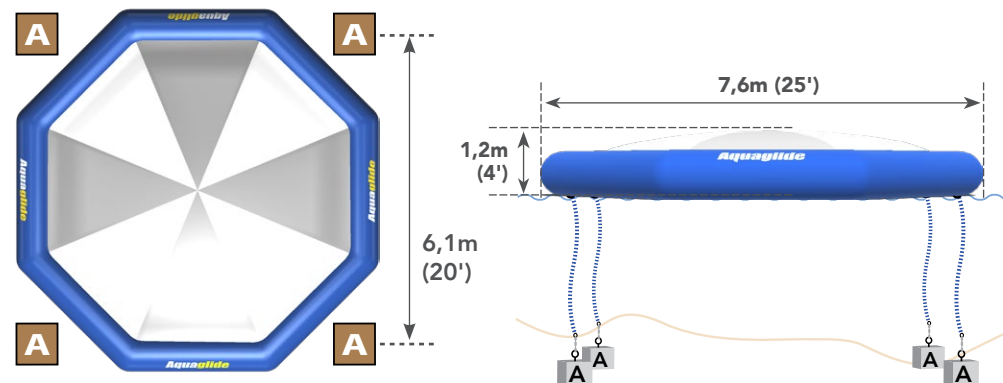

# KAOS

**Aquaglide**

Signature Aquapark Feature

**Item Number:** 585219660

**SKU:** 0790628042185

**Dimensions:** L 25' x W 25' x H 4'  
(L 7,6m x W 7,6m x H 1,2m)

**Box Dimensions:**

L 45" x W 30" x H 20", 330 lbs. 1pc.  
(L 115cm x W 75cm x H 50cm, 150 kg)

With its unique inflatable dome, the Kaos provides a flexible space for users of all ages to climb, bounce, slide, splash, or lounge, and makes a great alternative to a conventional trampoline. Use the Kaos as a standalone feature, or connect it to other Aquaglide Aquapark features on all eight sides using the D-Ring Interloc system.

**Best For:**

Bouncing, climbing, splashing, and lounging.

**Warranty:**

Limited 3-year Warranty

**Material:**

0.90 mm / 31 oz Cx3

**Construction:**

Double I-Beam w/ tubular-welded 3 layer seam

**Mooring Diagram**

\* We recommend using Aquaglide mooring lines and weight recommendations as a starting point. It is the responsibility of the owner/operator to consider the needs of their specific site, to monitor aquapark items, and to make adjustments as necessary. Some circumstances may require additional weight or different types of mooring.