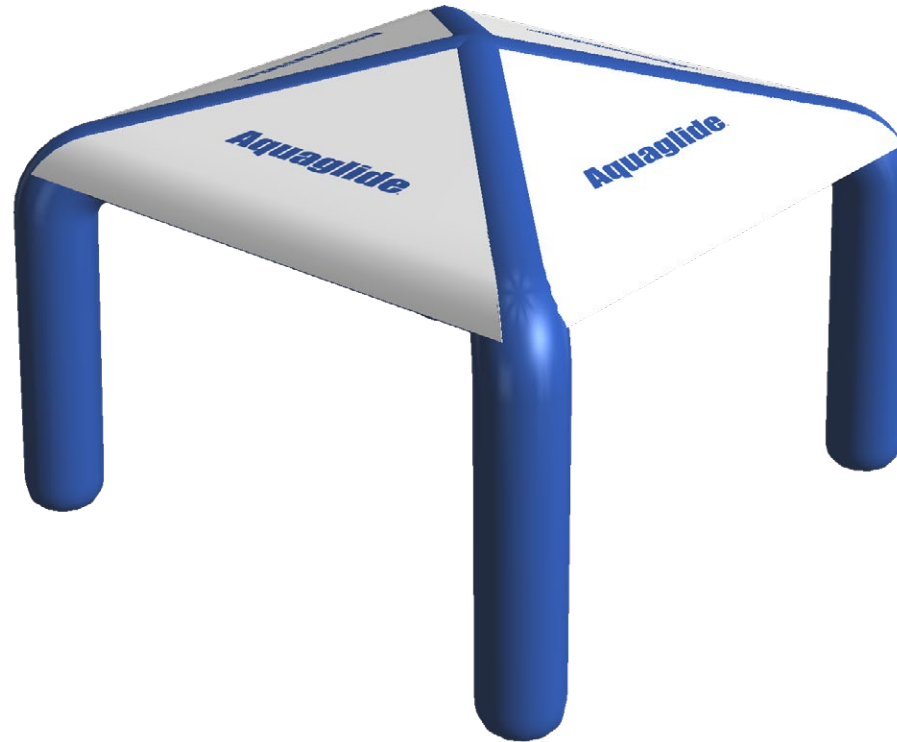

EVENT TENT

Aquaglide

Junction

Item Number: 585216630
SKU: 0790628038546
Dimensions: L 12' x W 12' x H 10.2'
 (L 3,6m x W 3,6m x H 3,1m)

Box Dimensions:
 L 36" x W 24" x H 16", 120 lbs.
 (L 90cm x W 60cm x H 40cm, 54,3 kg)

The Event Tent provides ample shade and lounge space for Aquapark users, lifeguards, and staff. Rugged Duratex construction with a heavy-duty tent shade stands up to the elements and connects on eight sides using Vario straps. Use as a stand-alone feature or combine with the Landing Pad 4M to fit into any Aquaglide Aquapark layout as a universal hub. Multiple stainless D-rings provide secure anchor points in high winds or attach the Event Tent to a Landing Pad for a floating shaded oasis.

Includes:
 Event Tent
 4 Vario straps
 Repair kit

Not Included:
 Inflation pump

Recommended Items:
 Hurricane 110v 3.6 Pump
 Tornado 110v 2.5 Pump
 Turbo 2.3 Pump

Best For:
 Socializing and lounging.

Warranty:
 3-year limited against any manufacturing defects.

Material:
 0.80 mm / 28 oz Cx3

Construction:
 Tubular - welded 3 layer seam

USERS ADULT / CHILD	MAX WEIGHT CAPACITY KG LBS.	MINIMUM WATER DEPTH	MIN. DISTANCE AWAY M FT	MIN. TOTAL ANCHOR WEIGHT	MIN. WEIGHT PER ANCHOR	NUMBER OF ANCHOR WEIGHTS	ANCHOR RINGS	D-RINGS	STRAPS	WORKING PRESSURE
0 0	N/A	1,21m (4ft)	3m (10ft)	N/A	N/A	0	8	0	0	MAIN [1] 2.0 psi (0,138 bar)