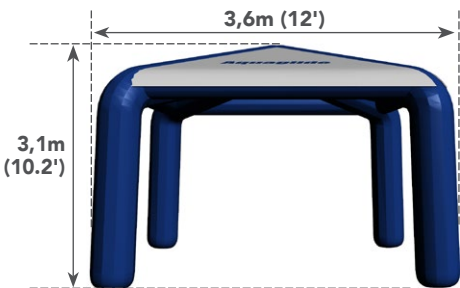

EVENT TENT

Aquaglide

Junction

Item Number: 585216630
SKU: 0790628038546
Dimensions: L 12' x W 12' x H 10.2'
 (L 3,6m x W 3,6m x H 3,1m)

Box Dimensions:
 L 36" x W 24" x H 16", 120 lbs.
 (L 90cm x W 60cm x H 40cm, 54,3 kg)

The Event Tent provides ample shade and lounge space for Aquapark users, lifeguards, and staff. Rugged Duratex construction with a heavy-duty tent shade stands up to the elements and connects on eight sides using Vario straps. Use as a stand-alone feature or combine with the Landing Pad 4M to fit into any Aquaglide Aquapark layout as a universal hub. Multiple stainless D-rings provide secure anchor points in high winds or attach the Event Tent to a Landing Pad for a floating shaded oasis.

Material:
 0.80 mm / 28 oz Cx3

Construction:
 Tubular - welded 3 layer seam

USERS ADULT / CHILD	MAX WEIGHT CAPACITY KG LBS.	MINIMUM WATER DEPTH	MIN. DISTANCE AWAY M FT	MIN. TOTAL ANCHOR WEIGHT	MIN. WEIGHT PER ANCHOR	NUMBER OF ANCHOR WEIGHTS	ANCHOR RINGS	D-RINGS	STRAPS	WORKING PRESSURE
0 0	N/A	1,21m (4ft)	3m (10ft)	N/A	N/A	0	8	0	0	MAIN [1] 2.0 psi (0,138 bar)