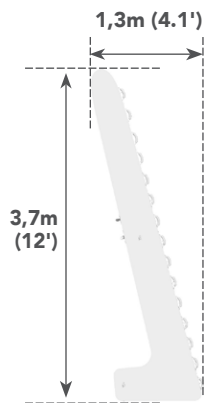

# ESCALADE SUMMIT CLIMBING WALL

**Aquaglide**

Accessories

**Item Number:** 585215113  
**SKU:** 0790628034340  
**Dimensions:** L 4.1' x W 5' x H 12'  
(L 1,3m x W 1,4m x H 3,7m)

**Box Dimensions:**  
L 37.4" x W 28.3" x H 17.7", 138 lbs. 1pc.  
(L 95cm x W 72cm x H 45cm, 62,8 kg)

At well over 16-feet tall, the Escalade Summit climbing wall presents a Deep Water Solo climbing style adrenaline rush that is not for the faint-of-heart. Reinforced handles and oversized footsteps lead from water level to the summit while integrated guard-buoys help protect the landing zone. This commanding piece connects exclusively to the Aquaglide Summit Express.

1 | 1

MAX WEIGHT  
CAPACITY KG | LBS.

114 kg  
(250 lbs.)

MINIMUM  
WATER DEPTH

2,74m  
(9ft)

MIN. DISTANCE AWAY  
M | FT

4,5m  
(15ft)

NO  
ANCHORING  
REQUIRED

ATTACHES TO  
SUMMIT WITH  
5 D-RINGS ON  
BACK AND 2  
D-RINGS ON  
SIDES

STRAPS

ESCALADE: 4  
INTERLOCK: 5

ANCHOR  
RINGS

4

D-RINGS

BOTTOM: 5  
SIDE: 2

WORKING  
PRESSURE