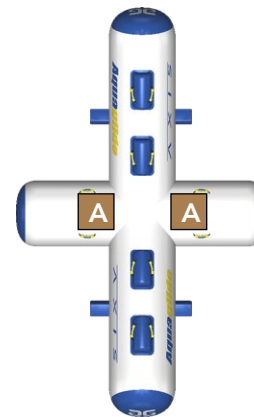

AXIS ROCKER

Item Number: 585215116

SKU: 0790628033985

Dimensions: L 12' x W 7.7' x H 5'
(L 3,7m x W 2,4m x H 1,6m)

Box Dimensions:

L 30" x W 22" x H 12", 49 lbs. 1 pc.
(L 75cm x W 55cm x H 30,5cm, 22 kg)

Users love rocking back and forth on the seesaw-like Axis while trying to keep opponents off balance. The perfect piece for small groups of up to four users, the Axis is especially suitable for younger users thanks to a low-profile design and moderate water depth requirements. Includes an integrated boarding system.

Includes:

- Axis Rocker
- Repair kit

Not Included:

- Anchor weights
- Mooring lines
- Inflation pump

Recommended Items:

- Hurricane 110v 3.6 Pump
- Complete Mooring Line, 19 ft (5,79m)

Best For:

Balancing, rocking, and team building.

Warranty:

3-year limited against any manufacturing defects.

Material:

0.80 mm / 28oz PVC weight

Construction:

Tubular - welded 3 layer seam

Mooring Diagram

* We recommend using Aquaglide mooring lines and weight recommendations as a starting point. It is the responsibility of the owner/operator to consider the needs of their specific site, to monitor aquapark items, and to make adjustments as necessary. Some circumstances may require additional weight or different types of mooring.

USERS ADULT / CHILD	MAX WEIGHT CAPACITY KG LBS.	MINIMUM WATER DEPTH	MIN. DISTANCE AWAY M FT	MIN. TOTAL ANCHOR WEIGHT	MIN. WEIGHT PER ANCHOR	NUMBER OF ANCHOR WEIGHTS	ANCHOR RINGS	WORKING PRESSURE
4 4	362 kg (800 lbs.)	1,83m (6ft)	3m (10ft)	500 kg (1000 lbs.)	250 kg (500 lbs.)	2	2	MAIN [1] 2.5psi (0,172 bar)