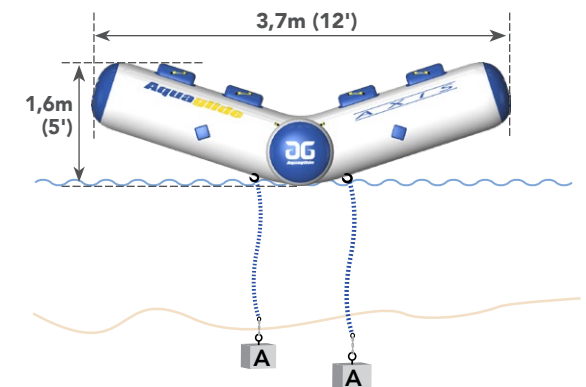

AXIS ROCKER

Item Number: 585215116

SKU: 0790628033985

Dimensions: L 12' x W 7.7' x H 5'
(L 3,7m x W 2,4m x H 1,6m)

Box Dimensions:

L 30" x W 22" x H 12", 49 lbs. 1 pc.
(L 75cm x W 55cm x H 30,5cm, 22 kg)

Users love rocking back and forth on the seesaw-like Axis while trying to keep opponents off balance. The perfect piece for small groups of up to four users, the Axis is especially suitable for younger users thanks to a low-profile design and moderate water depth requirements. Includes an integrated boarding system.

Includes:

- Axis Rocker
- Repair kit

Not Included:

- Anchor weights
- Mooring lines
- Inflation pump

Recommended Items:

- Hurricane 110v 3.6 Pump
- Complete Mooring Line, 19 ft (5,79m)

Best For:

Balancing, rocking, and team building.

Warranty:

3-year limited against any manufacturing defects.

Material:

0.80 mm / 28oz PVC weight

Construction:

Tubular - welded 3 layer seam

Mooring Diagram

* We recommend using Aquaglide mooring lines and weight recommendations as a starting point. It is the responsibility of the owner/operator to consider the needs of their specific site, to monitor aquapark items, and to make adjustments as necessary. Some circumstances may require additional weight or different types of mooring.

USERS ADULT / CHILD	MAX WEIGHT CAPACITY KG LBS.	MINIMUM WATER DEPTH	MIN. DISTANCE AWAY M FT	MIN. TOTAL ANCHOR WEIGHT	MIN. WEIGHT PER ANCHOR	NUMBER OF ANCHOR WEIGHTS	ANCHOR RINGS	WORKING PRESSURE
4 4	362 kg (800 lbs.)	1,83m (6ft)	3m (10ft)	500 kg (1000 lbs.)	250 kg (500 lbs.)	2	2	MAIN [1] 2.5psi (0,172 bar)